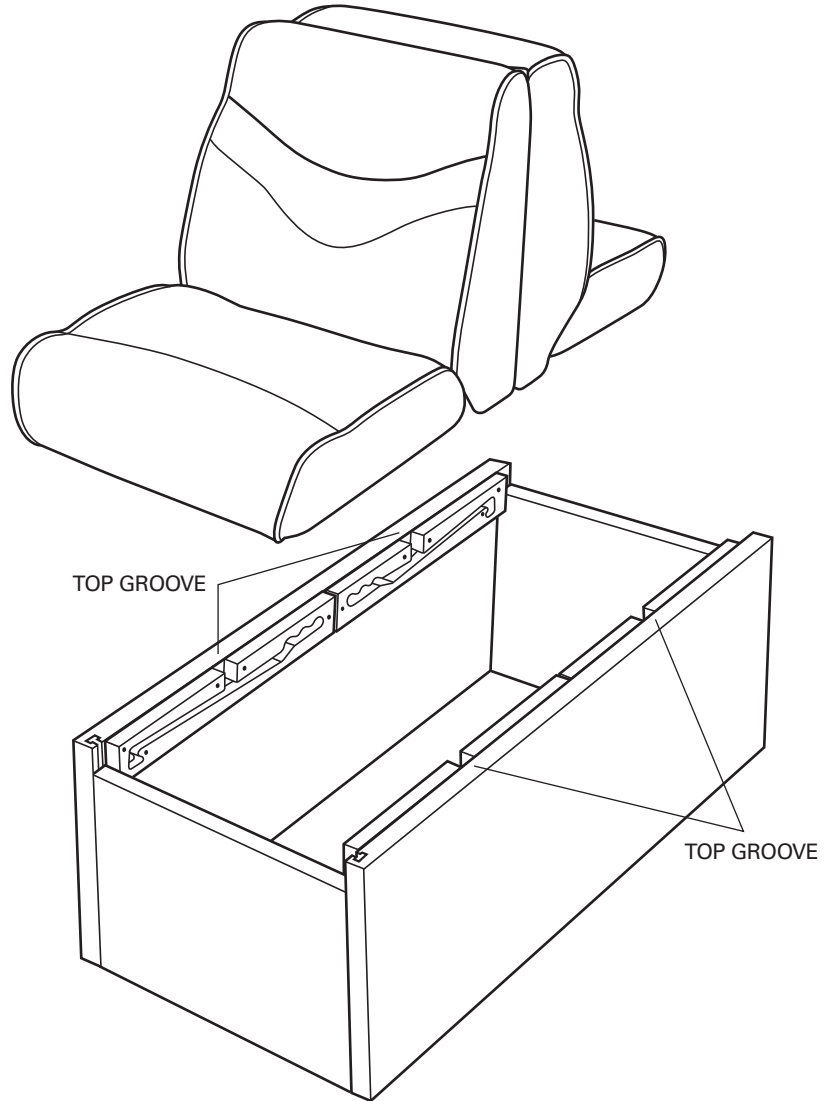

INSTALLATION INSTRUCTIONS

MODEL NO'S.

• **WD1173 CAPRI & CLASSIC MODEL**

• **No tools required**

• Aluminum tubes mounted on bottom of seat slip down into top groove on bayliner base.

**Questions? Missing Parts?
Call 1.800.759.5769**