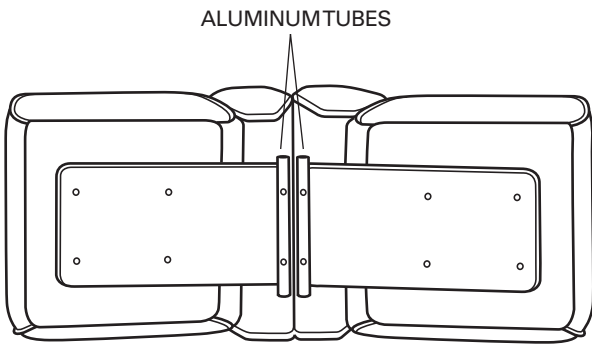

INSTALLATION INSTRUCTIONS

MODEL NO'S.

• **WD1173 CAPRI & CLASSIC MODEL**

• **No tools required**

• Aluminum tubes mounted on bottom of seat slip down into top groove on bayliner base.

**Questions? Missing Parts?
Call 1.800.759.5769**